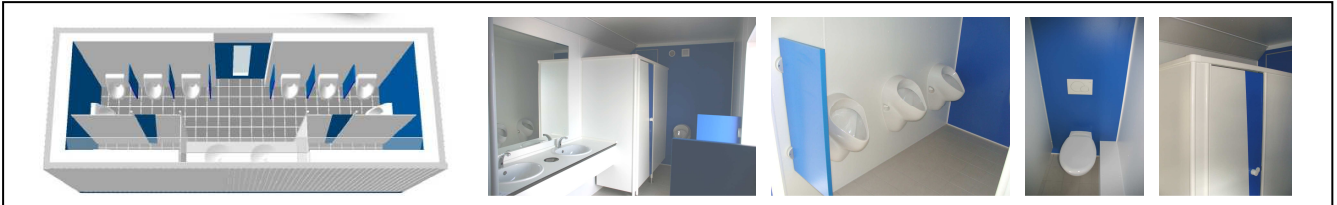

Executive Line Ladies

Equipment:

- 6 female toilets / 2 hand-wash basins / contact-free taps
- Hi-Fi system (MP3 player)
- Illuminated make-up mirror
- Large make-up table with spacious surface
- Ventilation

Technical specifications

Width	6,058 mm
Depth	2,438 mm
Height	2,850 mm
Internal height	2,500 mm
Power	230 V / 16 A
Fresh water	3/4" Geka coupling
Wastewater	NW 100 HT pipe (110 coupling)

example power extension

Executive Line Gents

Equipment:

- 2 male toilets / 8 radar controlled urinals / 2 hand-wash basins with contact-free taps
- Hi-Fi system (MP3 player)
- Ventilation

Technical specifications

Width	6,058 mm
Depth	2,438 mm
Height	2,850 mm
Internal height	2,500 mm
Power	230 V / 16 A
Fresh water	3/4" Geka coupling
Wastewater	NW 100 HT pipe (110 coupling)