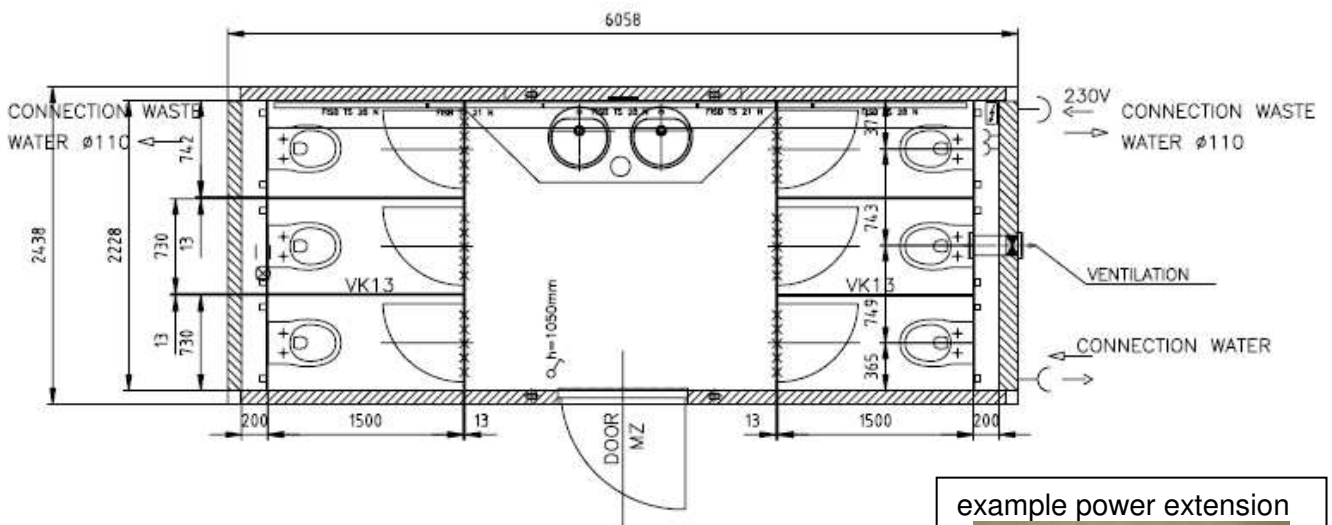

Executive Line Ladies

Equipment:

- 6 female toilets / 2 hand-wash basins / contact-free taps
- Hi-Fi system (MP3 player)
- Illuminated make-up mirror
- Large make-up table with spacious surface
- Ventilation

Technical specifications

Width	6,058 mm
Depth	2,438 mm
Height	2,850 mm
Internal height	2,500 mm
Power	230 V / 16 A
Fresh water	3/4" Geka coupling
Wastewater	NW 100 HT pipe (110 coupling)

example power extension

Executive Line Gents

Equipment:

- 2 male toilets / 8 radar controlled urinals / 2 hand-wash basins with contact-free taps
- Hi-Fi system (MP3 player)
- Ventilation

Technical specifications

Width	6,058 mm
Depth	2,438 mm
Height	2,850 mm
Internal height	2,500 mm
Power	230 V / 16 A
Fresh water	3/4" Geka coupling
Wastewater	NW 100 HT pipe (110 coupling)