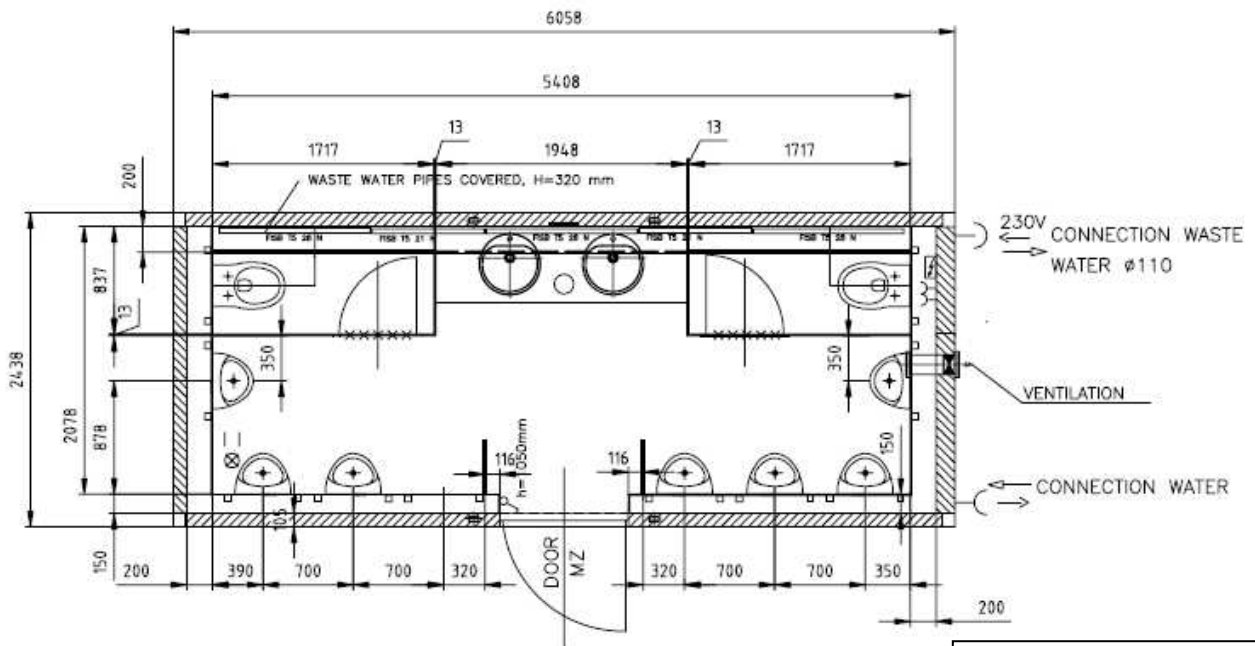

Technical specifications

Width	6,058 mm
Depth	2,438 mm
Height	2,850 mm
Internal height	2,500 mm
Power	230 V / 16 A
Fresh water	3/4" Geka coupling
Wastewater	NW 100 HT pipe (110 coupling)

example power extension

Executive Line Gents

Equipment:

- 2 male toilets / 8 radar controlled urinals / 2 hand-wash basins with contact-free taps
- Hi-Fi system (MP3 player)
- Ventilation

Technical specifications

Width	6,058 mm
Depth	2,438 mm
Height	2,850 mm
Internal height	2,500 mm
Power	230 V / 16 A
Fresh water	3/4" Geka coupling
Wastewater	NW 100 HT pipe (110 coupling)